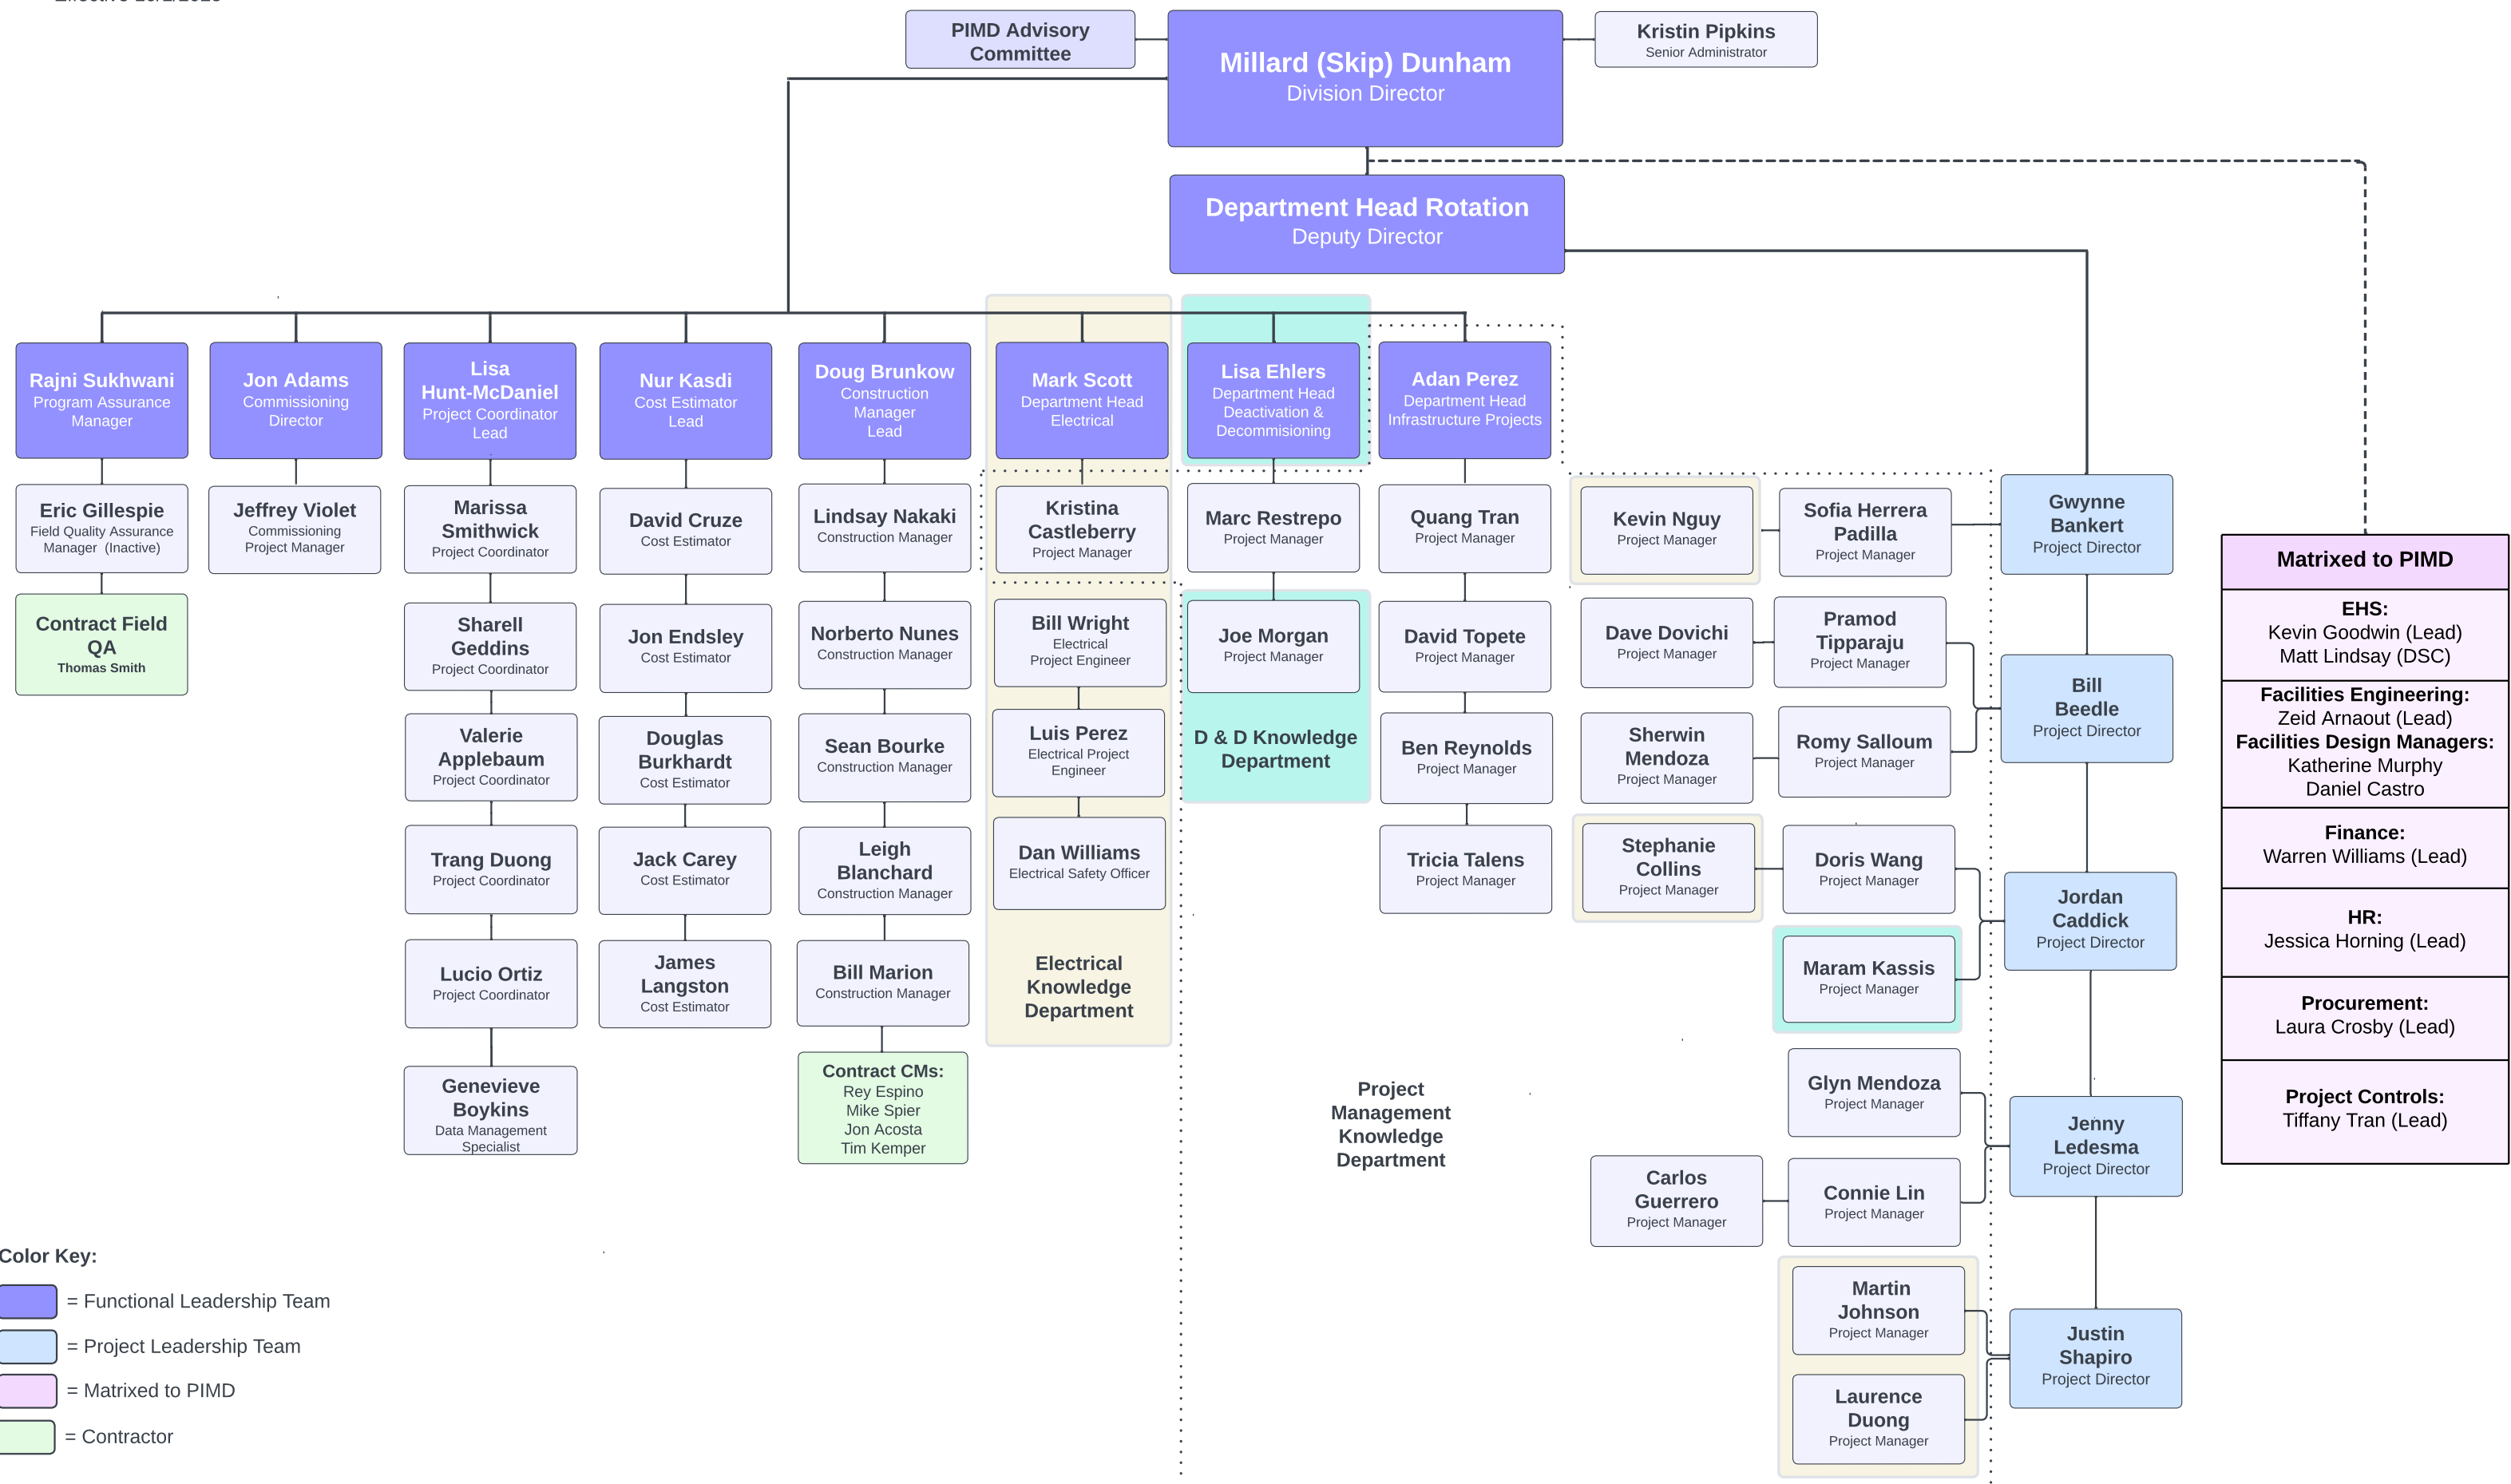

Projects & Infrastructure Modernization Division (PIMD) Organization Chart

Color Key:
 = Functional Leadership Team
 = Project Leadership Team
 = Matrixed to PIMD
 = Contractor