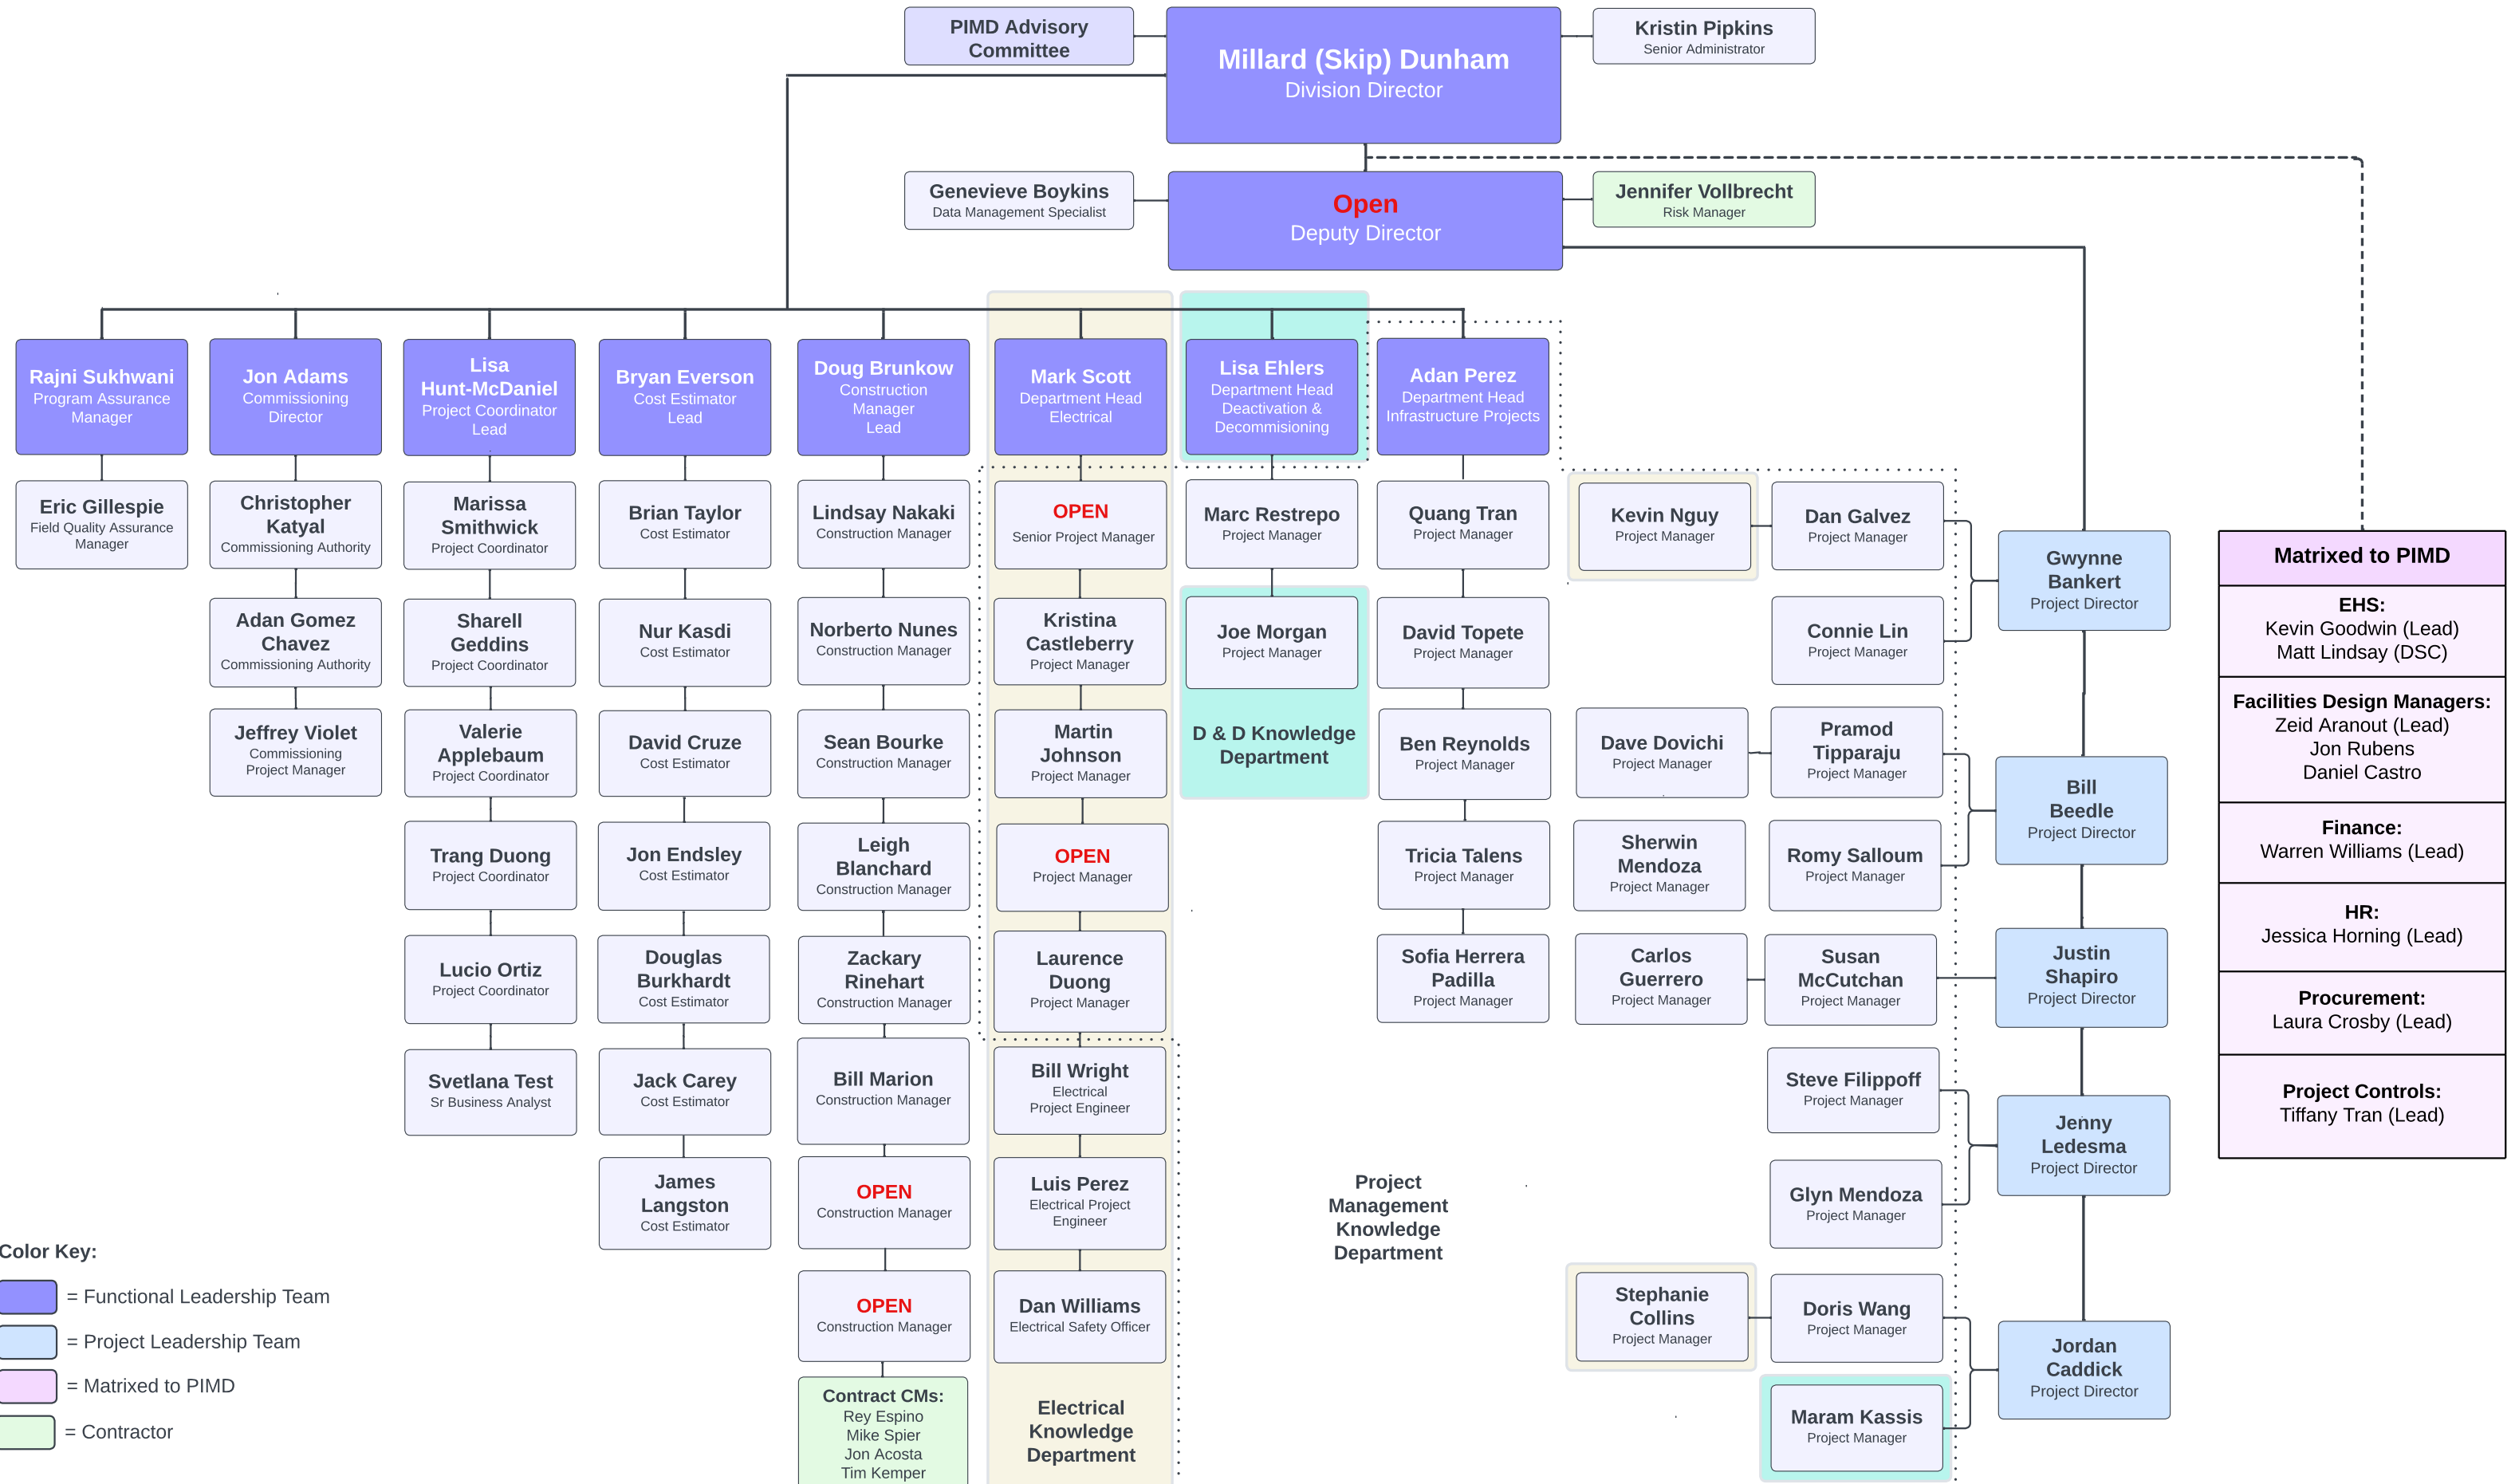

Projects & Infrastructure Modernization Division (PIMD) Organization Chart

Color Key:

- = Functional Leadership Team
- = Project Leadership Team
- = Matrixed to PIMD
- = Contractor