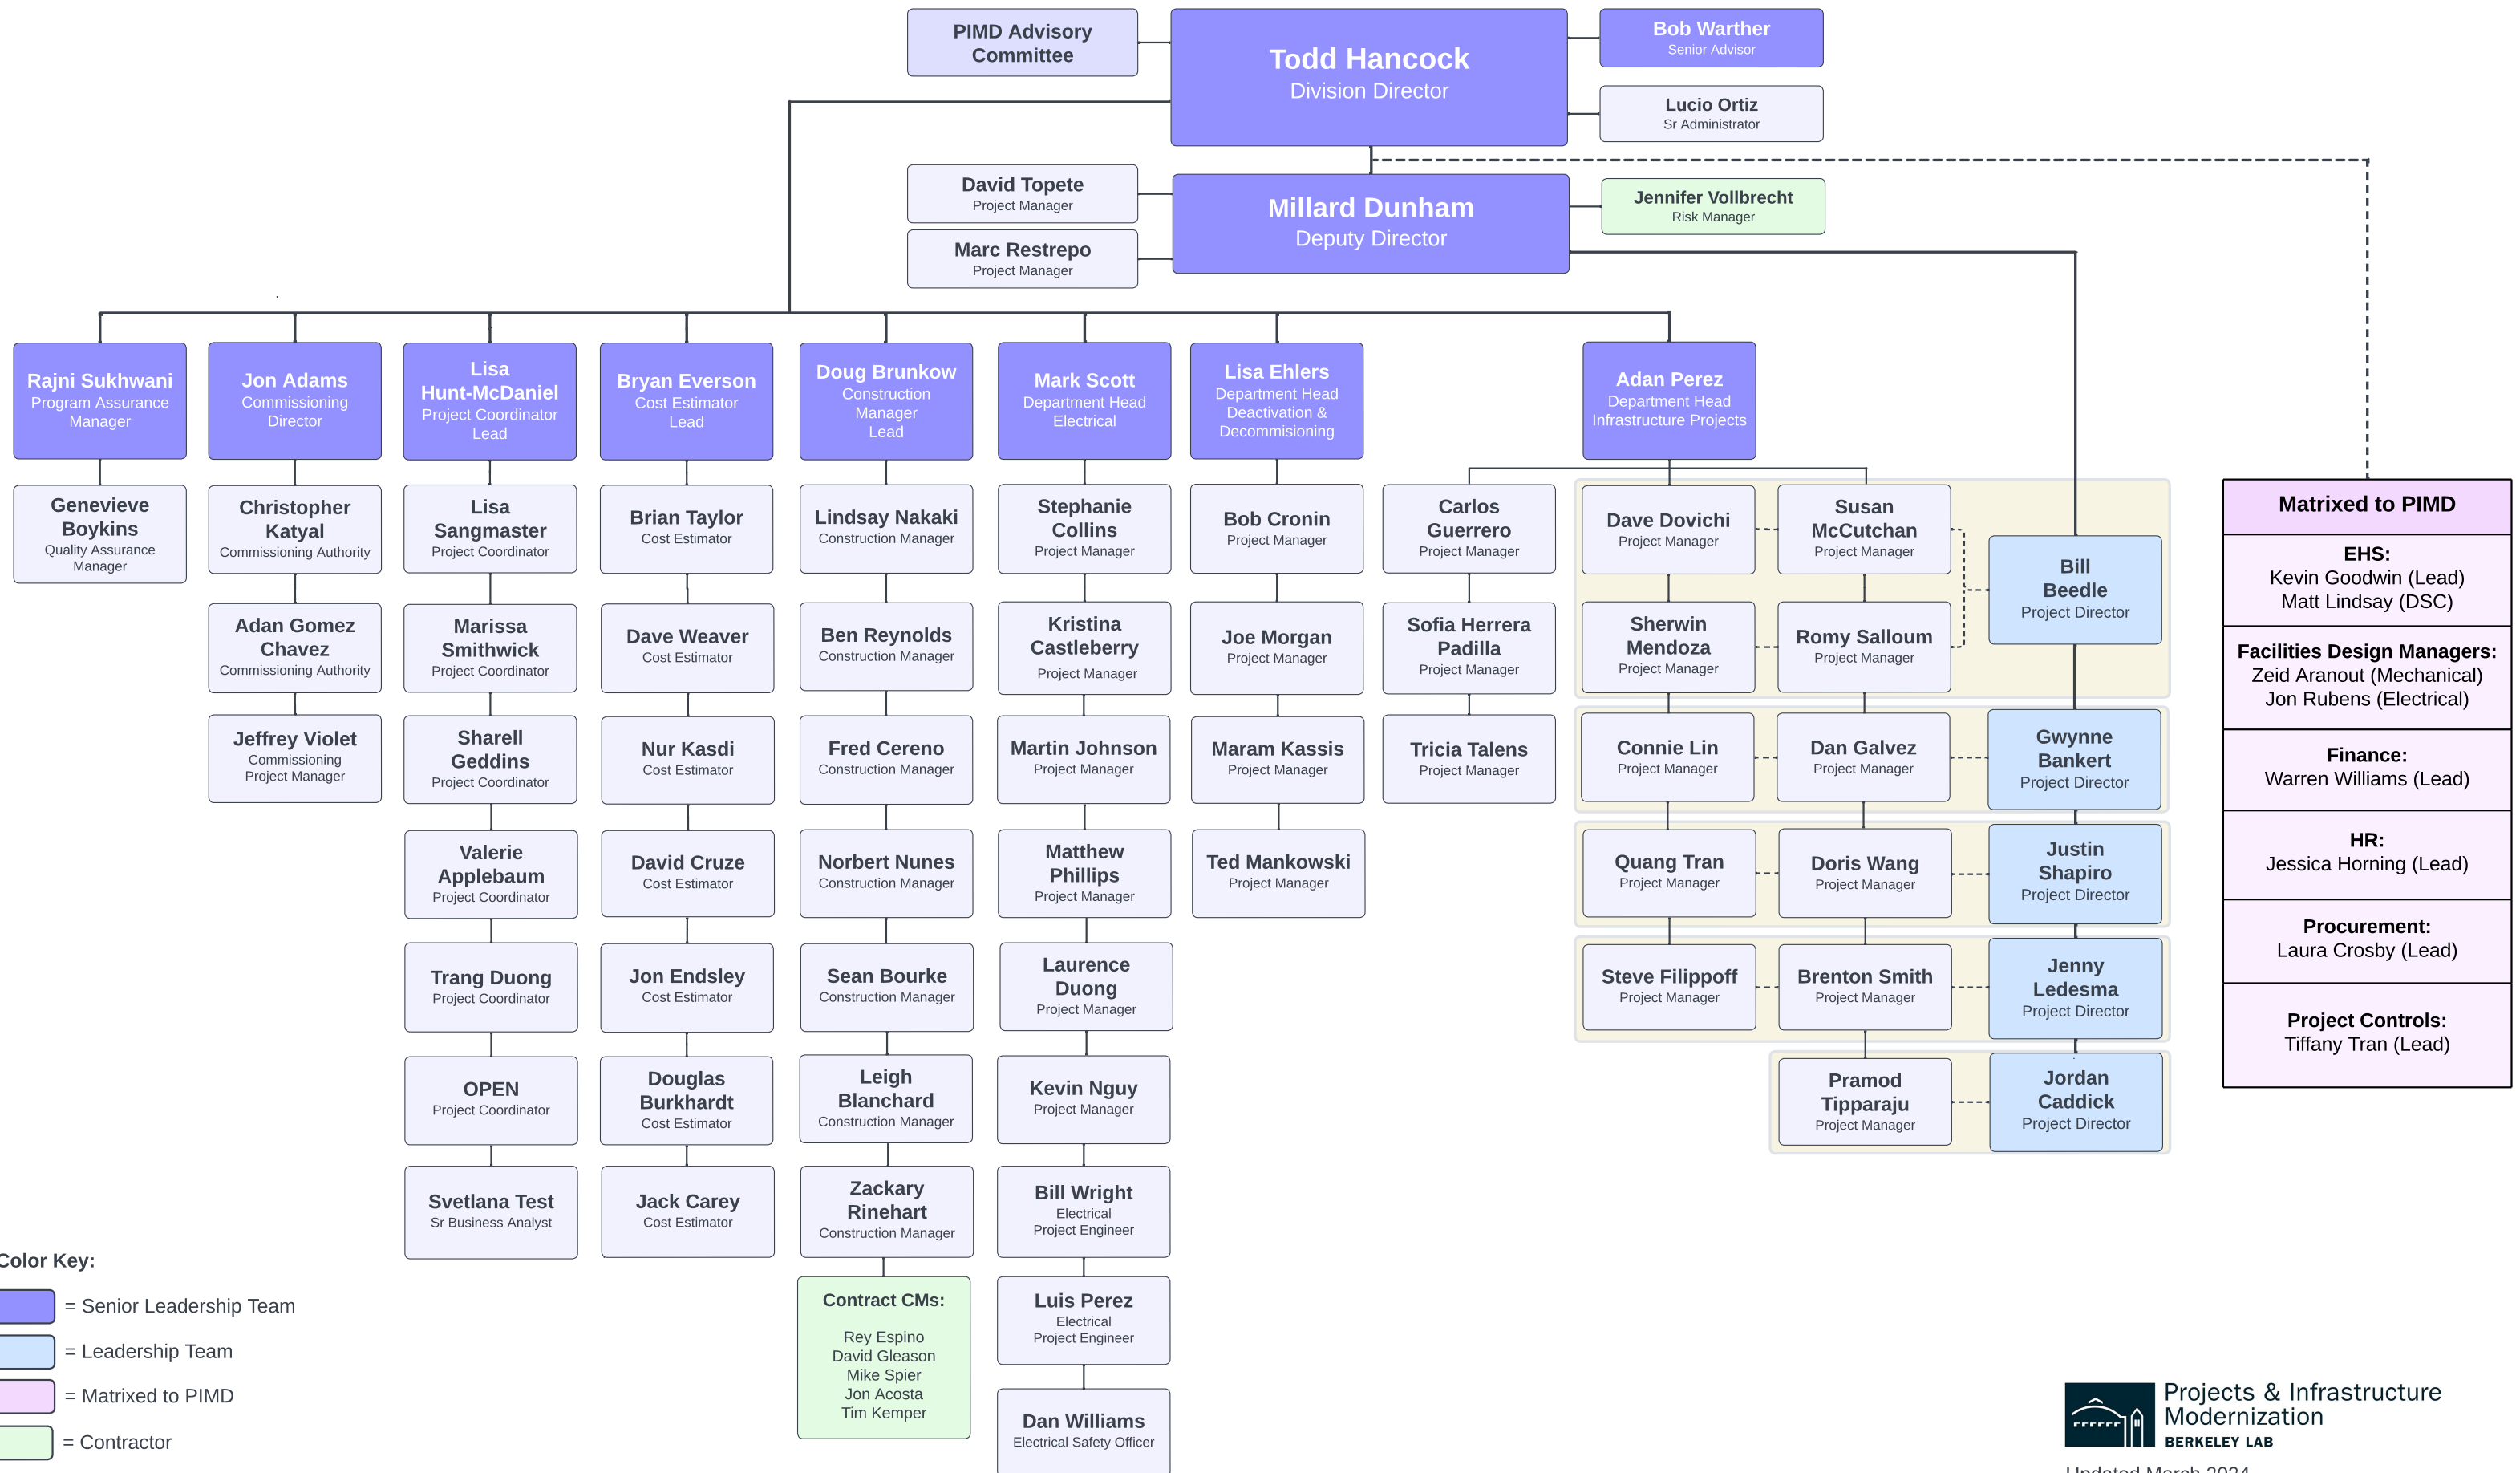

# Projects & Infrastructure Modernization Division (PIMD) Organization Chart

**Color Key:**

- = Senior Leadership Team
- = Leadership Team
- = Matrixed to PIMD
- = Contractor